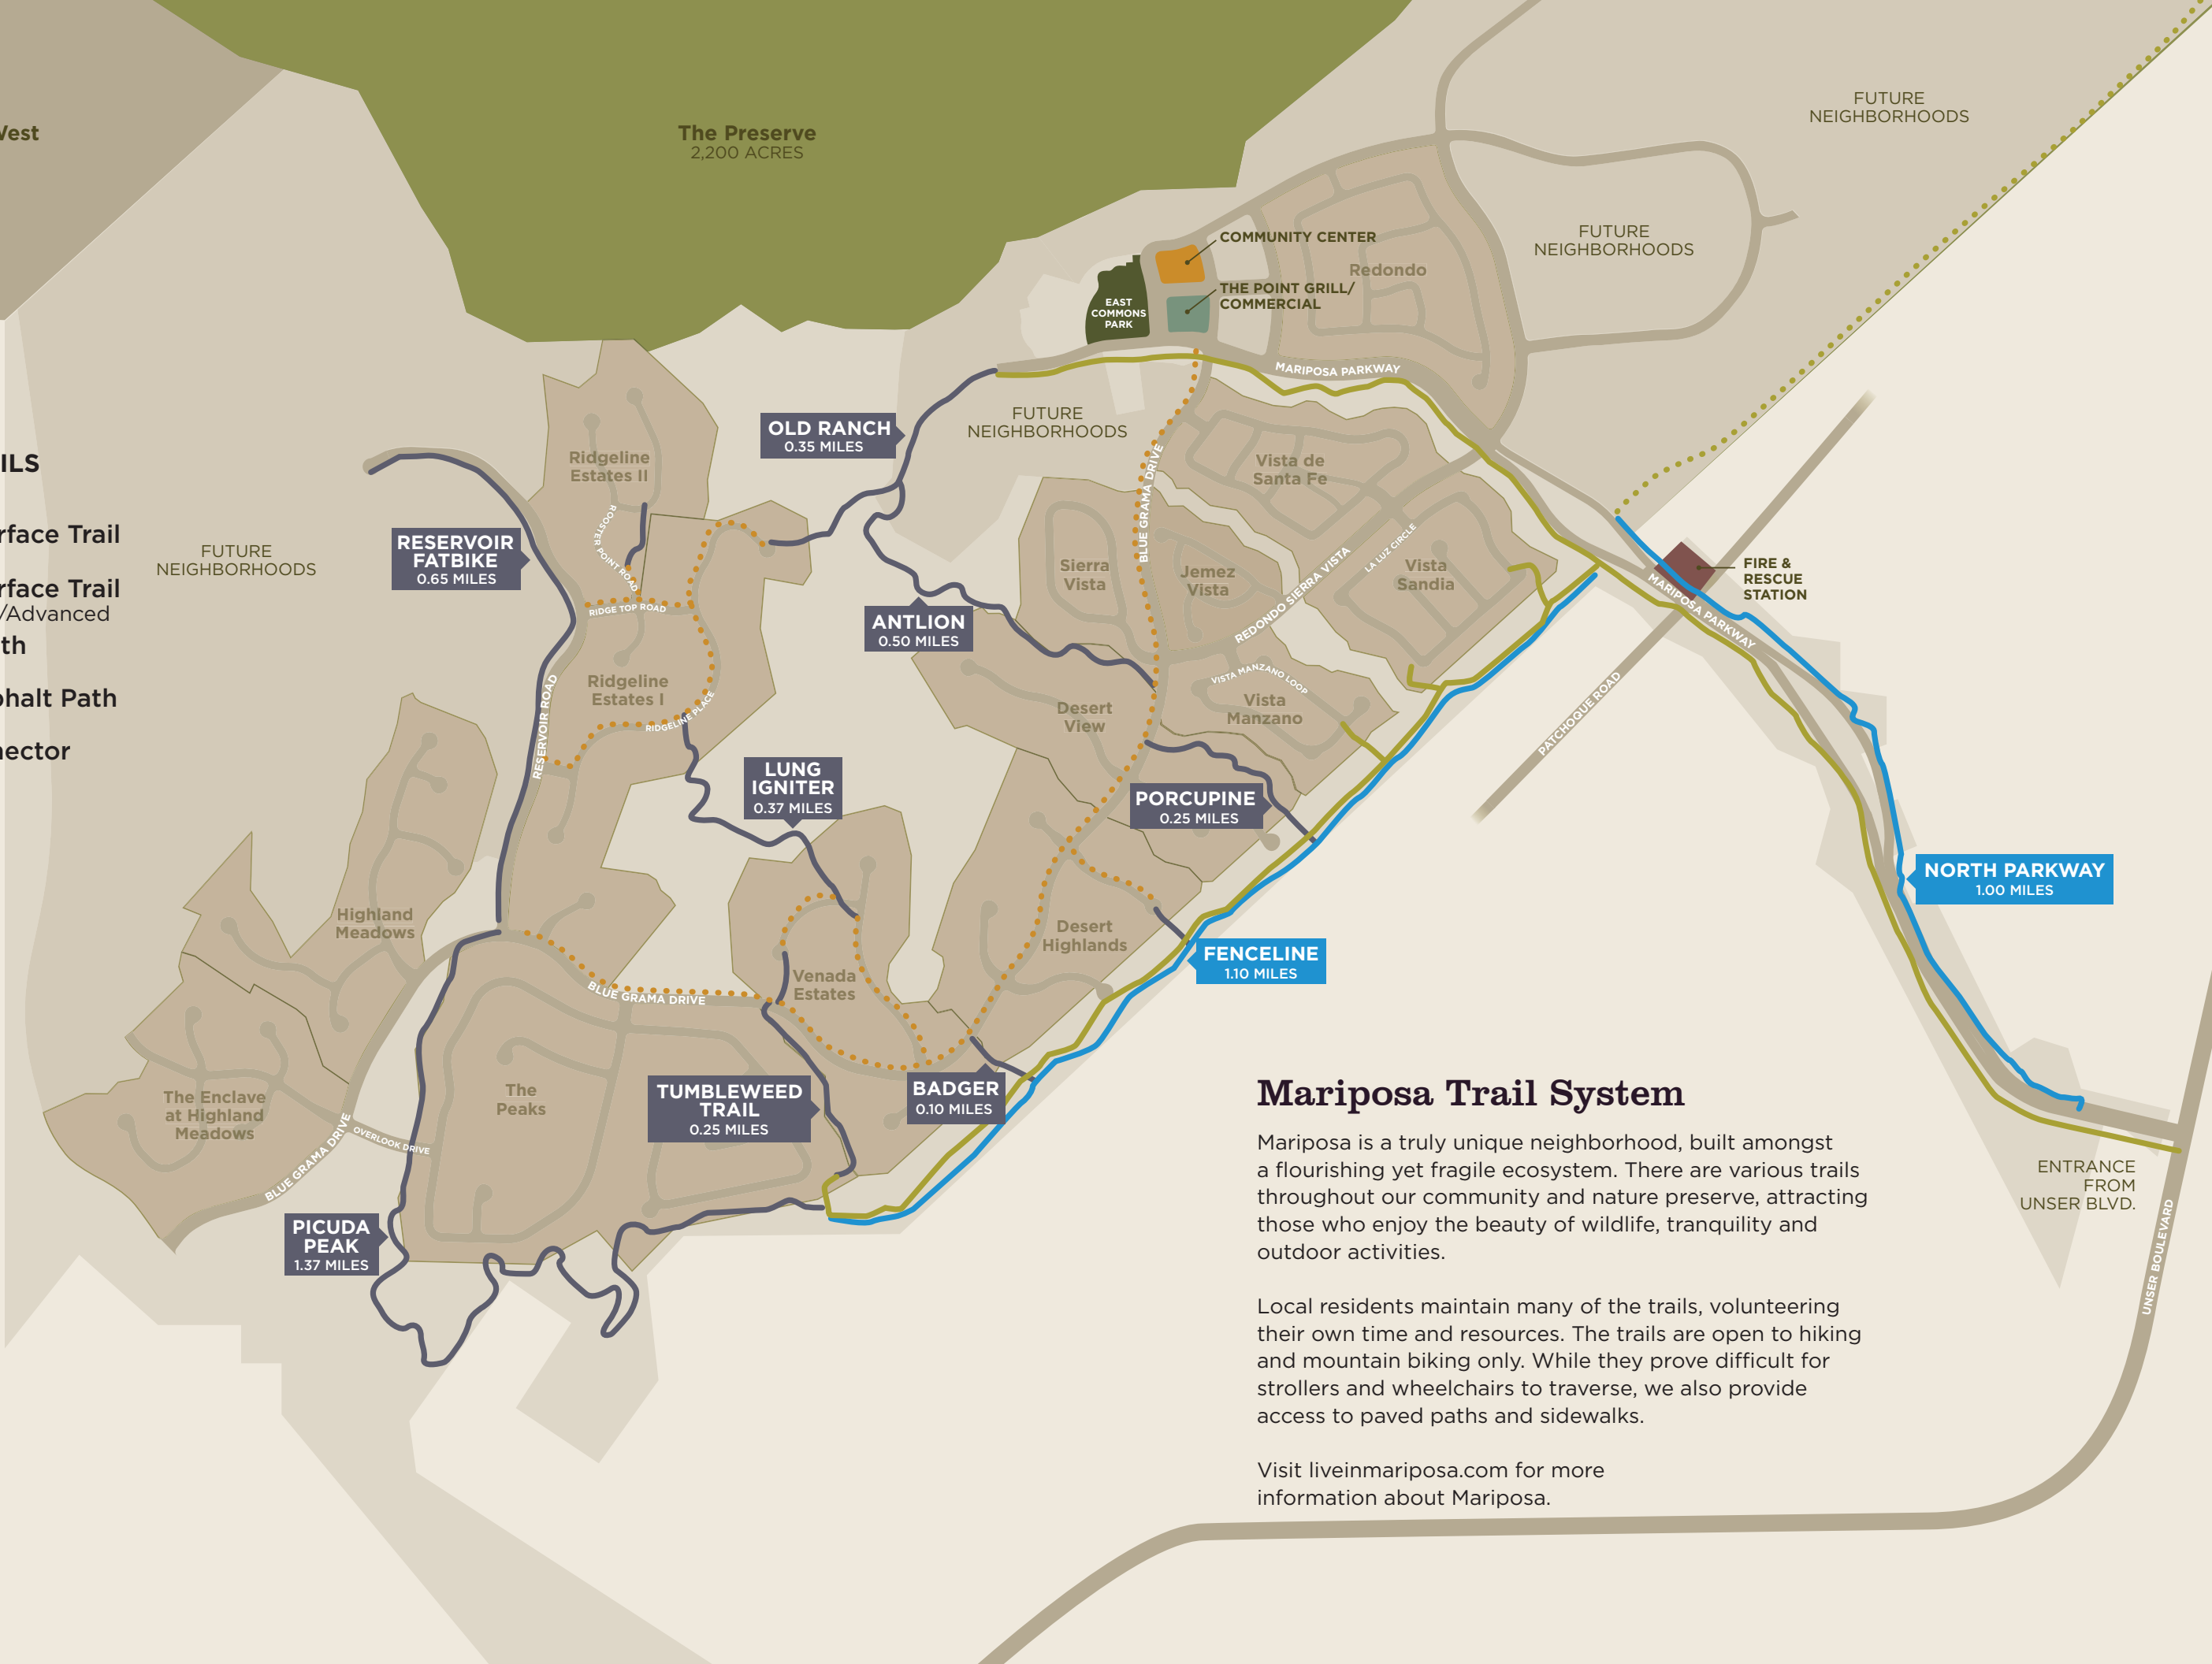

COMMUNITY TRAILS

- Natural Surface Trail
Beginner
- Natural Surface Trail
Intermediate/Advanced
- Asphalt Path
- ⋯ Future Asphalt Path
- ⋯ Road Connector

MAP IS NOT TO SCALE

Mariposa Trail System

Mariposa is a truly unique neighborhood, built amongst a flourishing yet fragile ecosystem. There are various trails throughout our community and nature preserve, attracting those who enjoy the beauty of wildlife, tranquility and outdoor activities.

Local residents maintain many of the trails, volunteering their own time and resources. The trails are open to hiking and mountain biking only. While they prove difficult for strollers and wheelchairs to traverse, we also provide access to paved paths and sidewalks.

Visit liveinmariposa.com for more information about Mariposa.